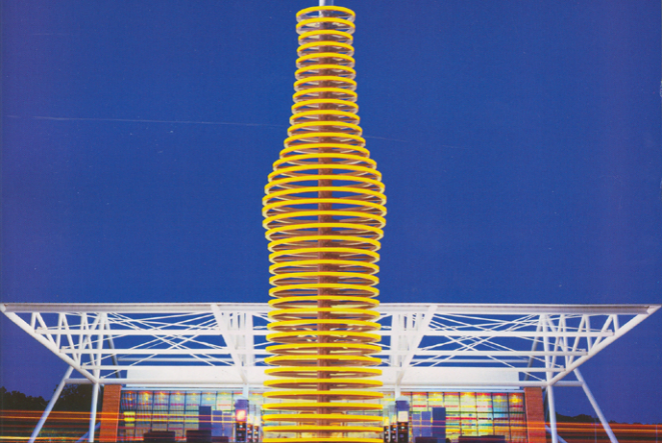

INTERIOR DESIGN[®]

DECEMBER
2008

bright
bold
bubbly
Best of Year

CL3 Architects

project Bamboo Pavilion, Hong Kong & Shenzhen Bi-City Biennale of Urbanism/Architecture, Hong Kong
standout In the 2,579-square-foot courtyard of a former prison, white-painted bamboo scaffolding—the unsung hero of Hong Kong construction—surrounds four existing trees, culminating in a soaring circular tower.

David Howell Design

project New York Photo Festival, Brooklyn, New York
standout The wheat-toned backdrop of interlocked panels, constructed of bamboo-plywood and a composite of sunflower-seed husks, establishes a visual through line for the 50,000-square-foot space, which is carved into five distinct pavilions and seamlessly linked by lighted pathways.