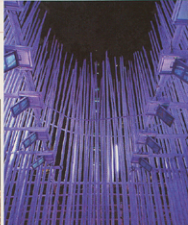

CL3 Architects

David Howell Design

project New York Photo Festival, Brooklyn, New York
standout The wheat-toned backdrop of interlocked panels, constructed of bamboo-plywood and a composite of sunflower-seed husks, establishes a visual through line for the 50,000-square-foot space, which is carved into five distinct pavilions and seamlessly linked by lighted pathways.

Luca Andrisani Architect

project Showtime House media room, New York
standout Ten sculptural building blocks of birch plywood covered in baked high-gloss automotive finish serve as mounts for swiveling monitors in the cable network's 450-square-foot parlor to modern media.