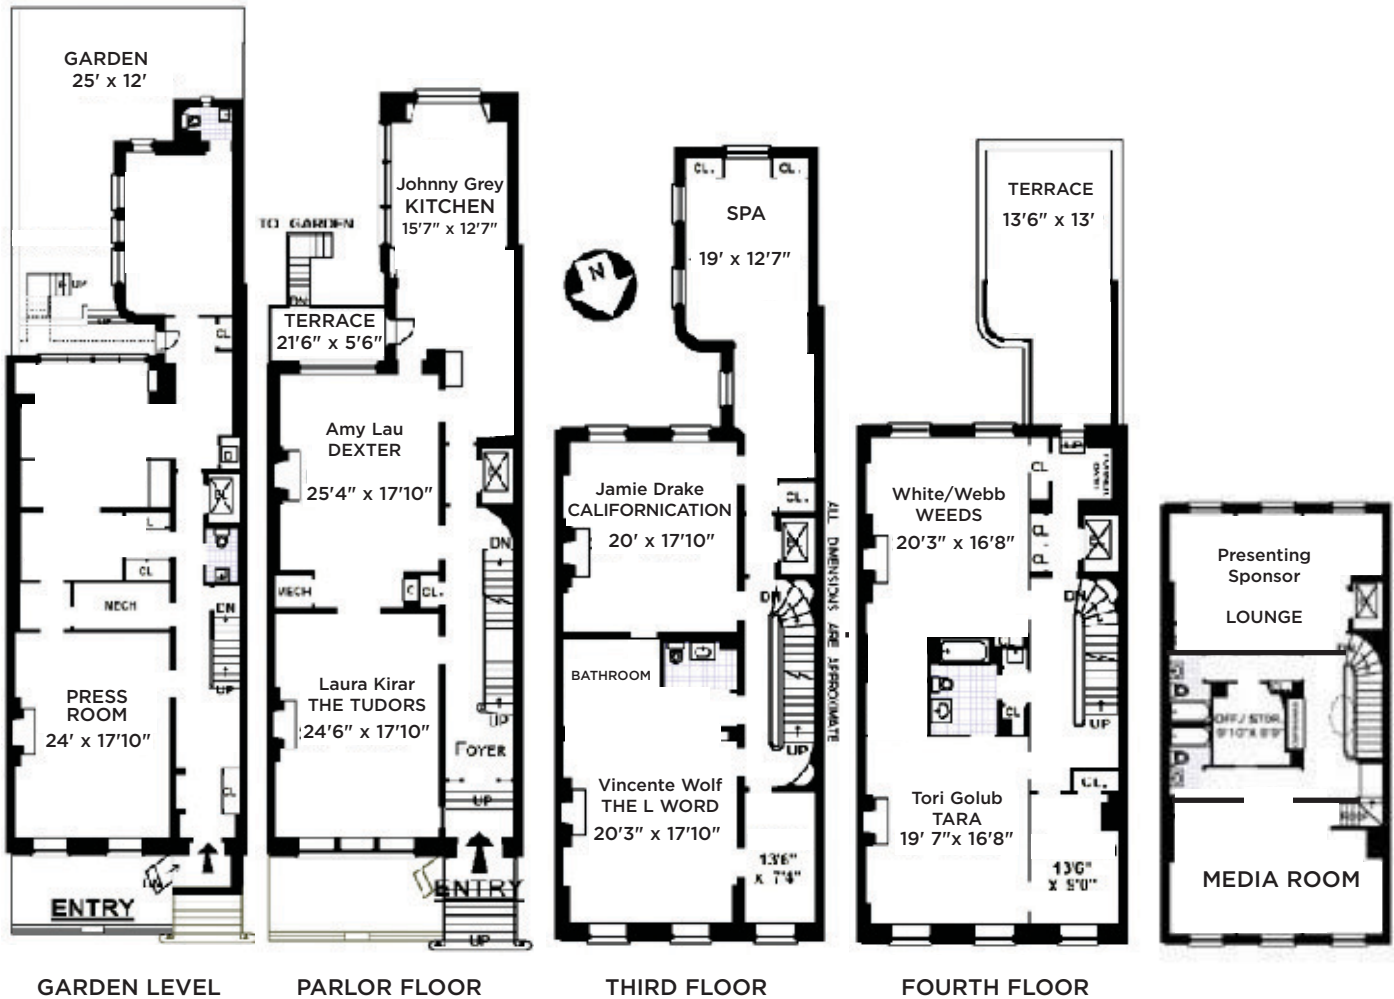

Original architectural details such as pristine hardwood floors, marble mantelpieces, mahogany doors and cornice moldings will ground these inspired spaces, juxtaposing the elegance of antiquity with dynamic, modern flare. A breathtaking eight-foot-wide, oval-shaped, glass dome rests above the original grand staircase, bathing the house with natural sunlight.

Metropolitan Home

METROPOLITAN HOME'S
SHOWTIME
HOUSE

GRAMERCY PARK NYC

THE FLOOR PLANS

FEATURES

- 2 Full Bathrooms
- 1 Spa Bathroom
- 6 Grand Rooms
- 1 State-of-the-art Kitchen
- 1 Private Garden
- 1 Media Room
- 1 Lounge